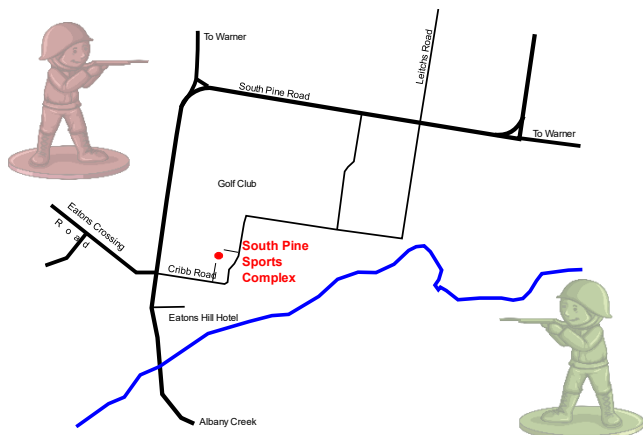

THE 2025 PINE RIVERS

MODEL TRAIN & HOBBY EXHIBITION

Sat & Sun - 12-13 July 2025 - 9:00am to 4:00pm
South Pine Sports Complex, Cribb Road, Brendale

Look for the largest building in Cribb Road. Lots of free parking available.

Admission (EFTPOS available)

Normal entry (16 & older)	$12.00
Seniors/ Concession	$8.00
Children (15 & under with an adult)	free
Emergency services & military personnel * (and their families)	gold coin donation

* Serving fire-fighters, paramedics, police officers, Navy, Army or Air Force personnel, on production of a current government ID.

For families, children and serious modellers. **Featuring:**

- Many model railway layouts
- Miniature trains winding their way through towns, tunnels, bridges, scenery & industries
- Shops with new & pre-loved items
- Modelling technique demonstrations
- Kids can control model trains
- Other hobbies:
  radio-control, wargaming and miniature models & figures
- A raffle, and a well-stocked canteen

Scan Me

We would like to acknowledge the generous and ongoing support of:

clipart from www.freepik.com

Enquiries: rmcqevents@gmail.com

rmcq.org.au

Proudly Presented by: **Railway Modellers' Club of Qld (Men's Shed)** A not-for-profit community organisation